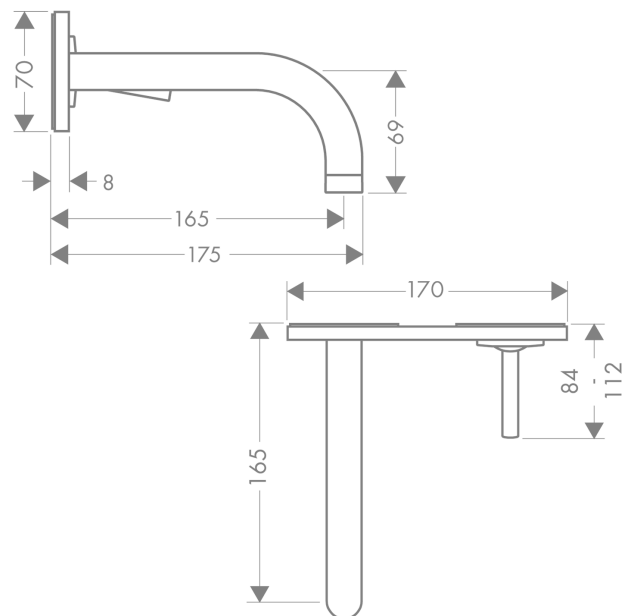

AXOR Uno

Single lever basin mixer for concealed installation wall-mounted with spout 165 mm and plate

Surfaces: **Chrome** Article Number: **38112000**

Description

product features

- consists of: single lever basin mixer for concealed installation wall-mounted, waste set
- projection 165 mm
- normal spray
- flow rate at 3 bar: 5 l/min
- joystick ceramic cartridge
- suitable for continuous flow water heaters
- non-closing waste set
- connection dimension: DN15
- handle can be positioned on the right or left, depends on the basic set installation

Technology

Product image

Scale drawing

Flowchart